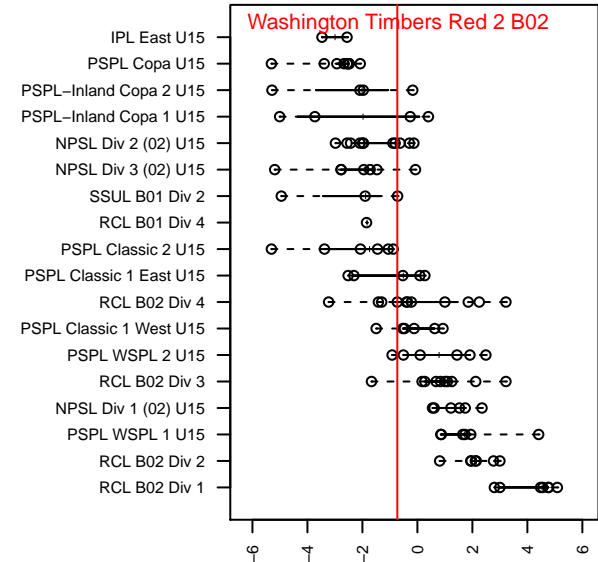

Washington Timbers Red 2 B02

Washington Timbers
 Vancouver, WA
 B02 total strength=1218
 attack=5.61 defense=3.22
 fall league = RCL B02 Div 4

alt names used:
 WTFC 02B Red 2
 WA Timbers FC B02 Red 2
 WA Timbers 02B Red 2
 WASHINGTON TIMBERS FC 02B RED 2 (WA)
 WA Timbers 02B Red 2

Venues played:
 2016 Clash At the Border Gold/Silver U15
 2016 Beaverton Cup BU15 Silver
 2016 REDAPT Cup Gold U15
 2016 RCL B02 Div 4
 2016 Founders Cup B02 Div A

Washington Timbers Red 2 B02
 Dots are actual minus expected GF (blue circles) and GA (red triangles).
 Blue line is smoothed change in attack strength. Red is smoothed change in defense strength.

**attack and defense variance (black dot)
relative to other teams
and top 10 in region**

**attack and defense rating
relative to others at age
and all opponents in last 13 months**

Performance relative to 13 month average