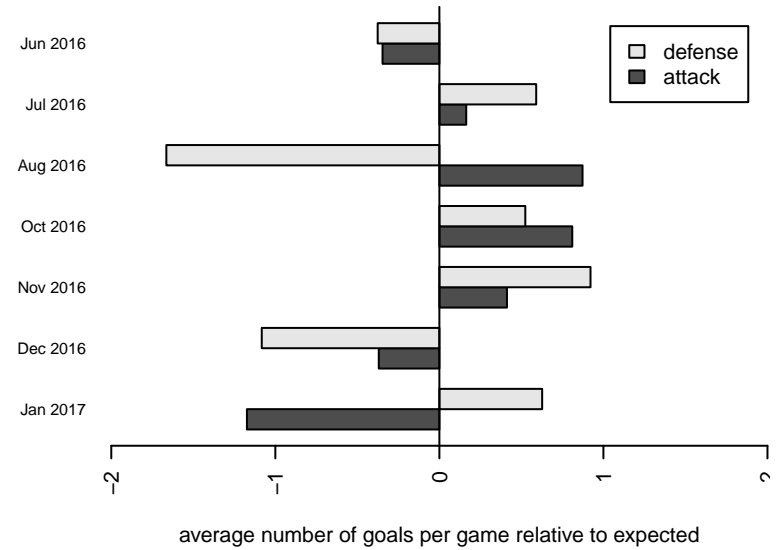

Performance relative to 13 month average