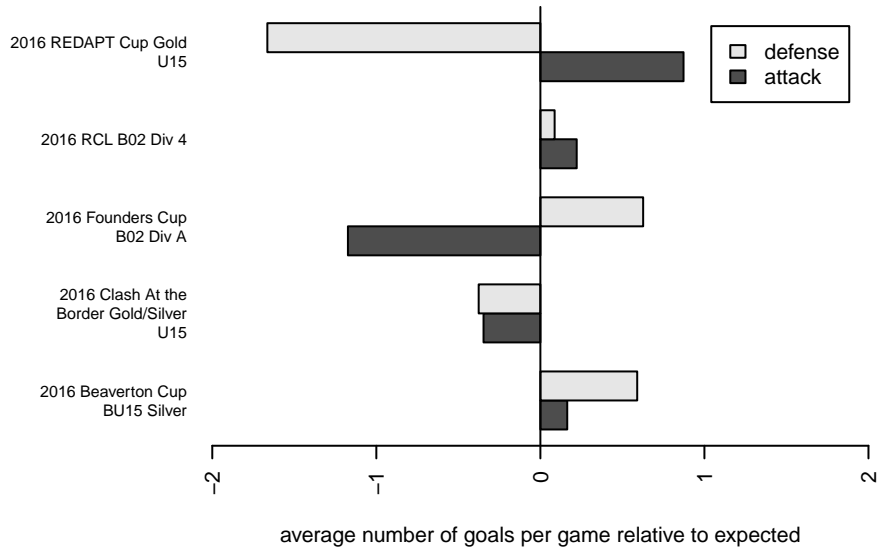

Washington Timbers Red 2 B02

Washington Timbers
 Vancouver, WA
 B02 total strength=1218
 attack=5.61 defense=3.22
 fall league = RCL B02 Div 4

alt names used:
 WTFC 02B Red 2
 WA Timbers FC B02 Red 2
 WA Timbers 02B Red 2
 WASHINGTON TIMBERS FC 02B RED 2 (WA)
 WA Timbers 02B Red 2

Venues played:
 2016 Clash At the Border Gold/Silver U15
 2016 Beaverton Cup BU15 Silver
 2016 REDAPT Cup Gold U15
 2016 RCL B02 Div 4
 2016 Founders Cup B02 Div A

Washington Timbers Red 2 B02
 Dots are actual minus expected GF (blue circles) and GA (red triangles).
 Blue line is smoothed change in attack strength. Red is smoothed change in defense strength.

**attack and defense variance (black dot)
relative to other teams
and top 10 in region**

**attack and defense rating
relative to others at age
and all opponents in last 13 months**

Performance relative to 13 month average