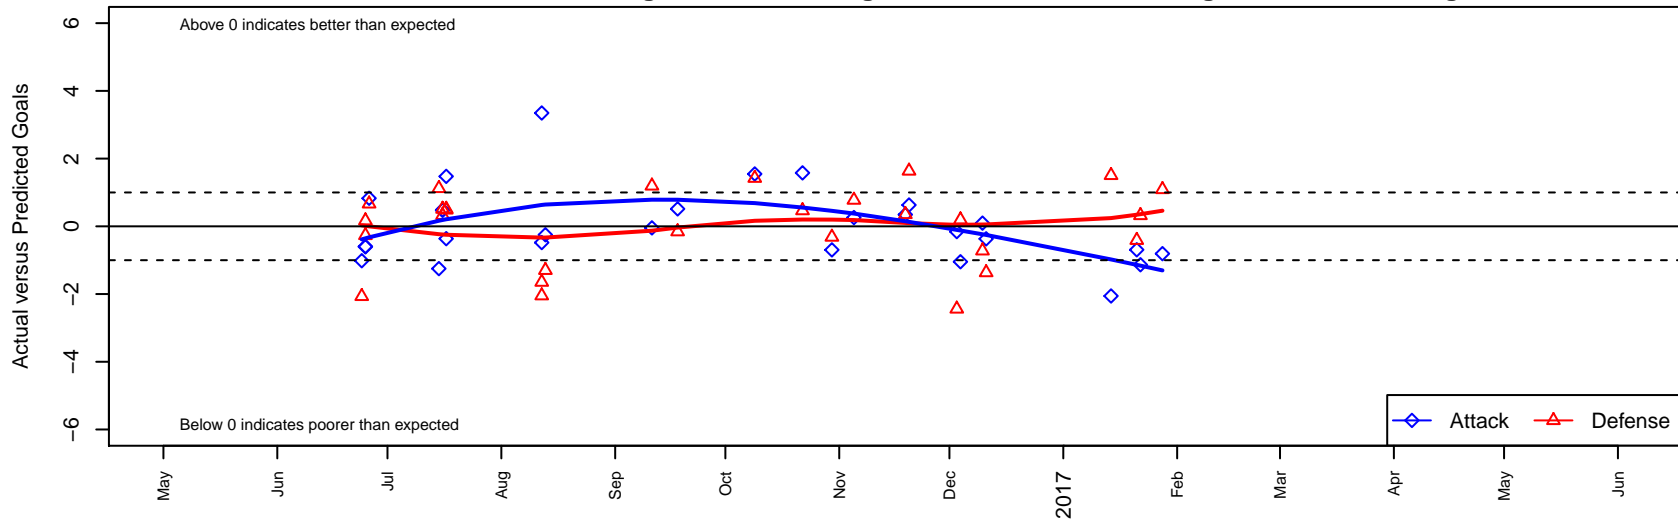

Washington Timbers Red 2 B02

Washington Timbers
 Vancouver, WA
 B02 total strength=1218
 attack=5.61 defense=3.22
 fall league = RCL B02 Div 4

alt names used:
 WTFC 02B Red 2
 WA Timbers FC B02 Red 2
 WA Timbers 02B Red 2
 WASHINGTON TIMBERS FC 02B RED 2 (WA)
 WA Timbers 02B Red 2

Venues played:
 2016 Clash At the Border Gold/Silver U15
 2016 Beaverton Cup BU15 Silver
 2016 REDAPT Cup Gold U15
 2016 RCL B02 Div 4
 2016 Founders Cup B02 Div A

Washington Timbers Red 2 B02
 Dots are actual minus expected GF (blue circles) and GA (red triangles).
 Blue line is smoothed change in attack strength. Red is smoothed change in defense strength.

**attack and defense variance (black dot)
relative to other teams
and top 10 in region**

**attack and defense rating
relative to others at age
and all opponents in last 13 months**

Performance relative to 13 month average